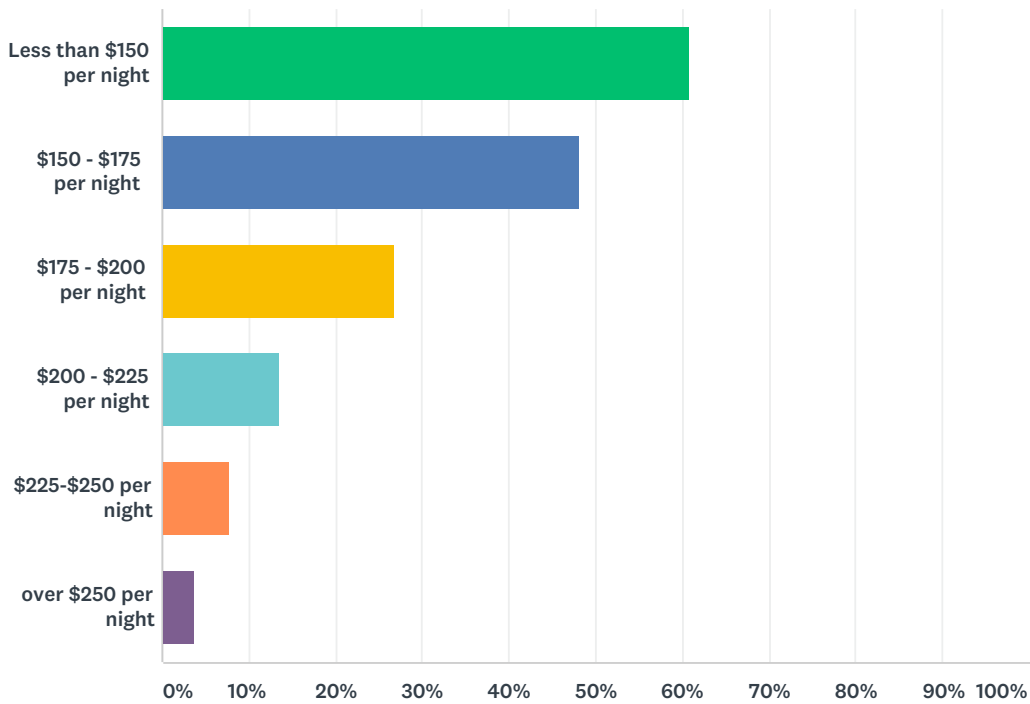

	A LOT	A LITTLE	NONE	TOTAL
--	-------	----------	------	-------

PAMA - Long Range Planning Survey

SurveyMonkey

Airfare Cost:	50.21% 119	39.66% 94	10.13% 24	237
Travel Time to Location:	32.22% 77	43.10% 103	24.69% 59	239
Lodging Cost:	38.84% 94	48.35% 117	12.81% 31	242
Language:	9.58% 23	30.83% 74	59.58% 143	240
Climate:	5.86% 14	28.45% 68	65.69% 157	239

Q4 Price Range I am willing to pay for room while attending Symposium - check all that apply.

Answered: 243 Skipped: 0

ANSWER CHOICES	RESPONSES	
Less than \$150 per night	60.91%	148
\$150 - \$175 per night	48.15%	117
\$175 - \$200 per night	26.75%	65
\$200 - \$225 per night	13.58%	33
\$225-\$250 per night	7.82%	19
over \$250 per night	3.70%	9
Total Respondents: 243		