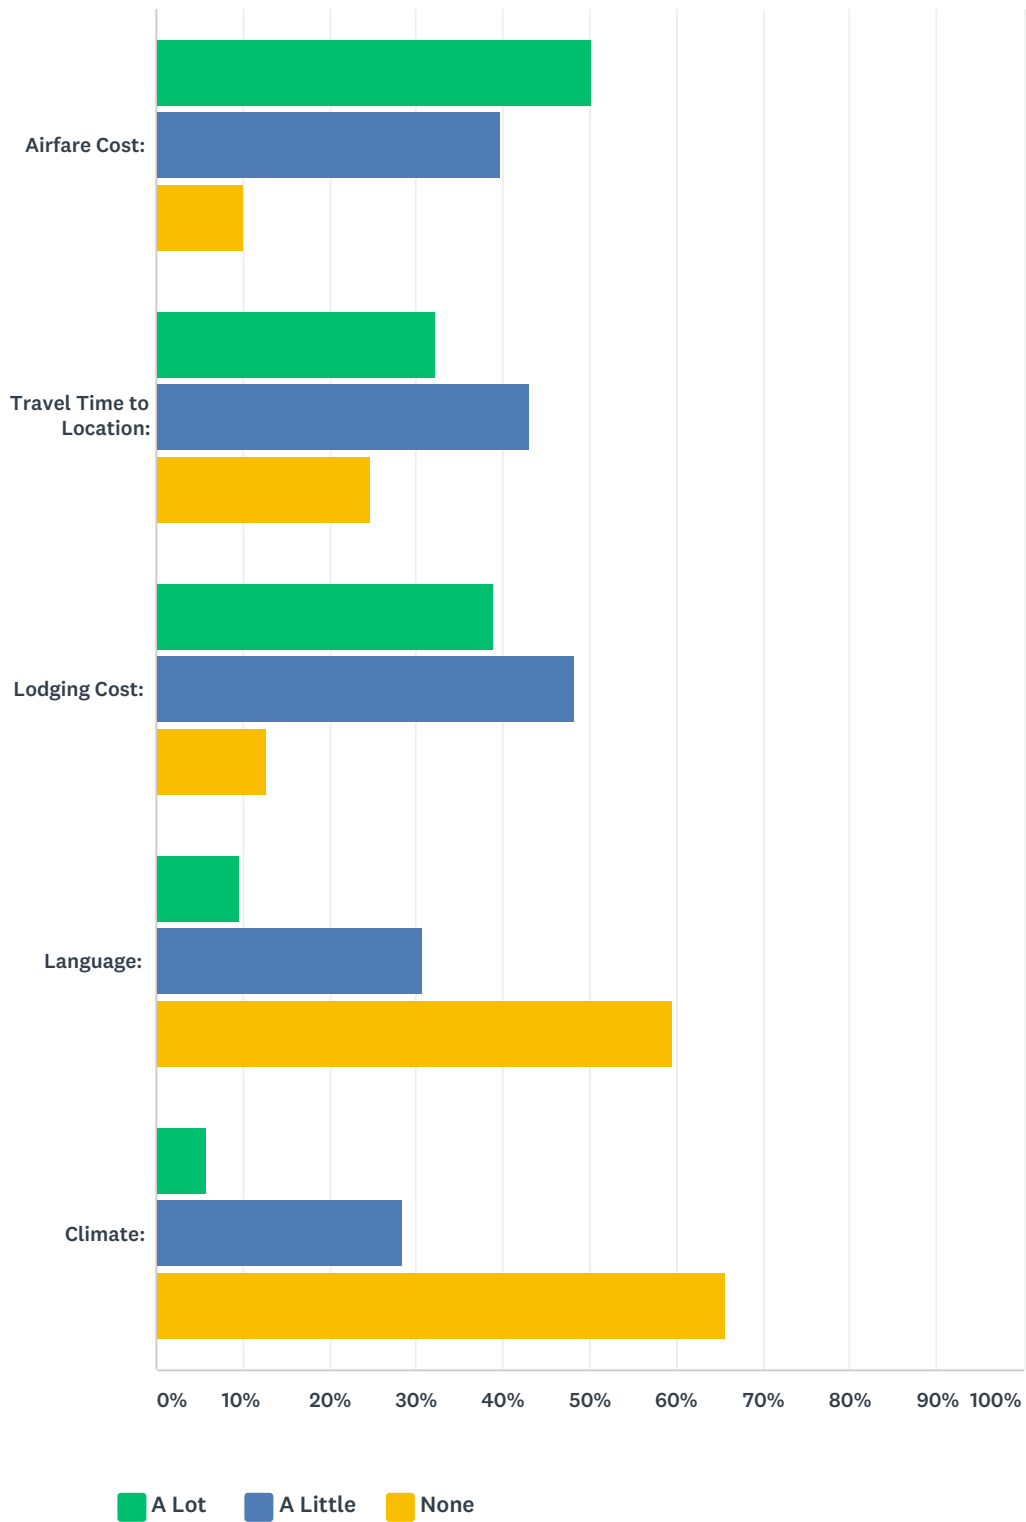

Q1 Would you support the concept of PAMA holding a Symposium in a venue outside of the United States?

Answered: 242 Skipped: 1

ANSWER CHOICES	RESPONSES	
Yes	89.26%	216
No	10.74%	26
TOTAL		242

Q2 Would you attend a Symposium held at an International Venue?

Answered: 242 Skipped: 1

ANSWER CHOICES	RESPONSES	
Yes	79.34%	192
No	20.66%	50
TOTAL		242

Q3 Would the following deter you from travelling to an International venue and to what extent?

Answered: 243 Skipped: 0

	A LOT	A LITTLE	NONE	TOTAL
--	-------	----------	------	-------

PAMA - Long Range Planning Survey

SurveyMonkey

Airfare Cost:	50.21% 119	39.66% 94	10.13% 24	237
Travel Time to Location:	32.22% 77	43.10% 103	24.69% 59	239
Lodging Cost:	38.84% 94	48.35% 117	12.81% 31	242
Language:	9.58% 23	30.83% 74	59.58% 143	240
Climate:	5.86% 14	28.45% 68	65.69% 157	239