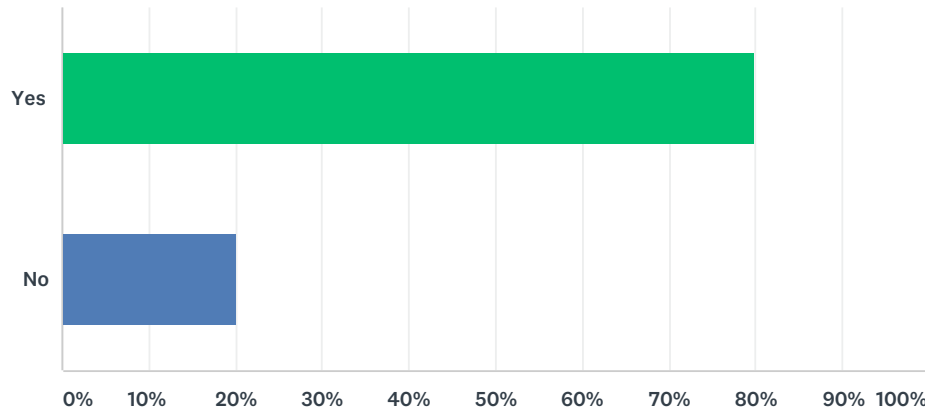

Q5 Would you attend a Symposium held in London?

Answered: 238 Skipped: 5

ANSWER CHOICES	RESPONSES	
Yes	79.83%	190
No	20.17%	48
TOTAL		238